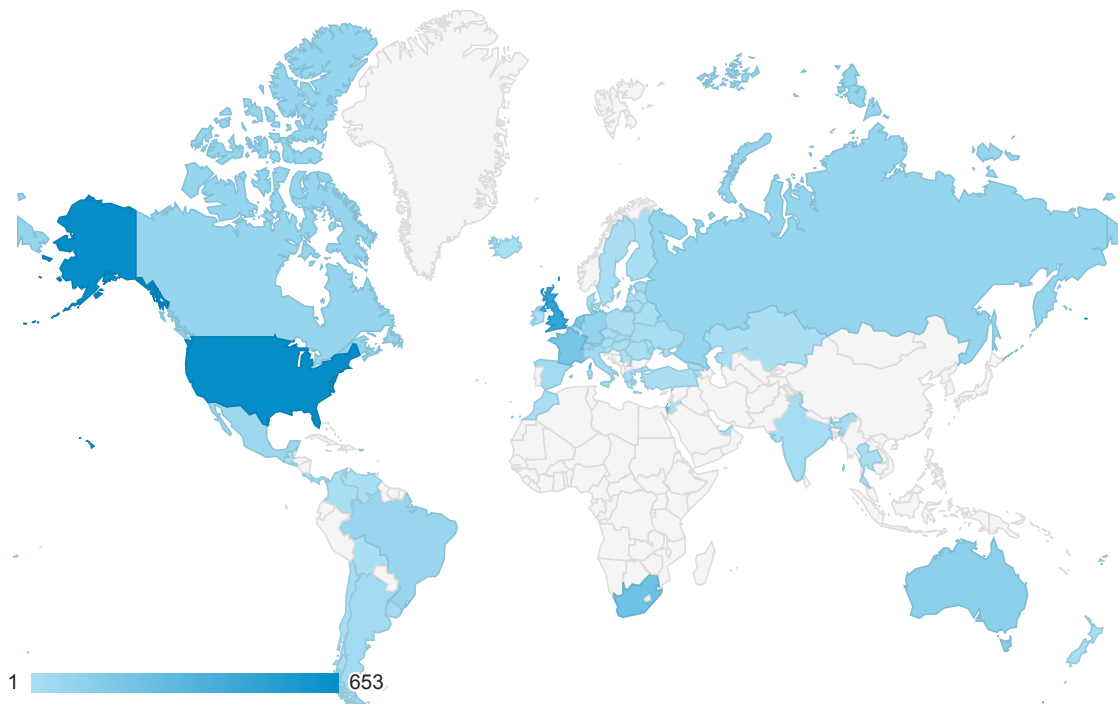

Jan 19, 2015 - Jan 23, 2015

Location

All Sessions
100.00%

Map Overlay

Users

Country	Users	New Users	Sessions	Screen Views	Screens / Session	Avg. Session Duration
	1,864 % of Total: 100.00% (1,864)	867 % of Total: 81.48% (1,064)	2,948 % of Total: 100.00% (2,948)	16,518 % of Total: 100.00% (16,518)	5.60 Avg for View: 5.60 (0.00%)	00:01:54 Avg for View: 00:01:54 (0.00%)
1. United States	391 (24.86%)	203 (23.41%)	653 (22.15%)	2,914 (17.64%)	4.46	00:01:33
2. United Kingdom	258 (16.40%)	148 (17.07%)	471 (15.98%)	2,818 (17.06%)	5.98	00:02:04
3. France	121 (7.69%)	88 (10.15%)	209 (7.09%)	1,632 (9.88%)	7.81	00:02:29
4. Israel	113 (7.18%)	69 (7.96%)	216 (7.33%)	1,159 (7.02%)	5.37	00:01:47
5. South Africa	110 (6.99%)	102 (11.76%)	241 (8.18%)	1,685 (10.20%)	6.99	00:02:00
6. Netherlands	73 (4.64%)	14 (1.61%)	158 (5.36%)	728 (4.41%)	4.61	00:02:04
7. Australia	59 (3.75%)	40 (4.61%)	122 (4.14%)	627 (3.80%)	5.14	00:01:21
8. Canada	50 (3.18%)	33 (3.81%)	81 (2.75%)	553 (3.35%)	6.83	00:01:33
9. Russia	40 (2.54%)	17 (1.96%)	80 (2.71%)	467 (2.83%)	5.84	00:02:01
10. Brazil	37 (2.35%)	10 (1.15%)	70 (2.37%)	256 (1.55%)	3.66	00:01:10

Rows 1 - 10 of 62