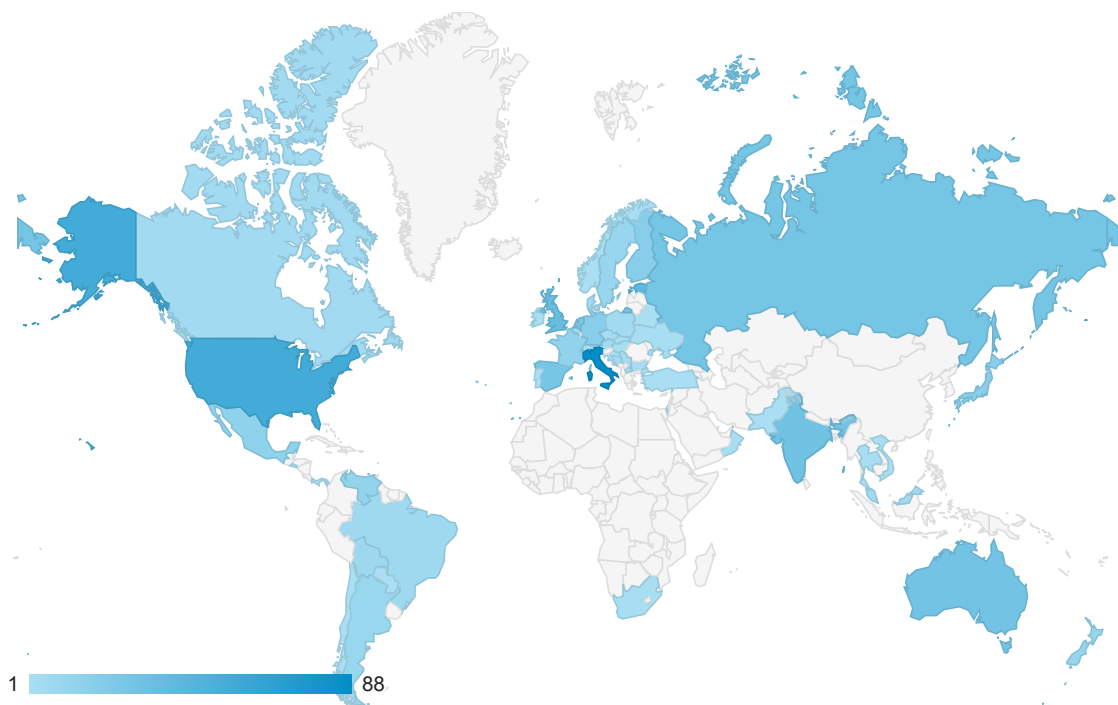

Mar 1, 2014 - Mar 14, 2014

Location

All Visits
100.00%

Map Overlay

Sessions

Country / Territory	Sessions	Screen Views	Screens / Session	Avg. Session Duration
	606 % of Total: 100.00% (606)	1,012 % of Total: 100.00% (1,012)	1.67 Site Avg: 1.67 (0.00%)	00:00:36 Site Avg: 00:00:36 (0.00%)
1. Italy	88 (14.52%)	190 (18.77%)	2.16	00:00:4
2. United States	56 (9.24%)	111 (10.97%)	1.98	00:01:0
3. Estonia	42 (6.93%)	67 (6.62%)	1.60	00:00:3
4. United Kingdom	36 (5.94%)	54 (5.34%)	1.50	00:00:1
5. India	31 (5.12%)	52 (5.14%)	1.68	00:01:2
6. Australia	30 (4.95%)	35 (3.46%)	1.17	00:00:3
7. Russia	29 (4.79%)	37 (3.66%)	1.28	00:00:1
8. Spain	28 (4.62%)	43 (4.25%)	1.54	00:00:1
9. Netherlands	26 (4.29%)	42 (4.15%)	1.62	00:00:2
10. Germany	19 (3.14%)	22 (2.17%)	1.16	00:00:0
11. Finland	19 (3.14%)	37 (3.66%)	1.95	00:01:2
12. Japan	18 (2.97%)	30 (2.96%)	1.67	00:00:3
13. Singapore	16 (2.64%)	28 (2.77%)	1.75	00:00:3
14. Mexico	15 (2.48%)	18 (1.78%)	1.20	00:00:1
15. France	14 (2.31%)	22 (2.17%)	1.57	00:00:2
16. Venezuela	13 (2.15%)	16 (1.58%)	1.23	00:00:2